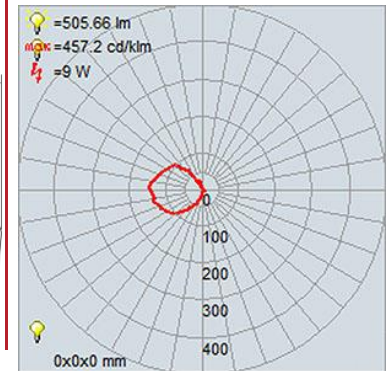

FIXTURE	BACKPLATE / CANOPY
Length:	Length
Width: 9"	Width: 4.5"
Diameter	Diameter:
Height: 12"	Height: 4.5"
Extension: 10.5"	
Overall Height:	

TECHNICAL SPECIFICATIONS

SPECIFICATIONS

Frame Material: Steel
Diffuser Material: Glass
Lamping Type: SSL (Dedicated LED) Jbox: Standard
Lamping Base: SSL Lamp Wattage: 9 W
Lamp Quantity: 1 Total Wattage: 9 W
Voltage: 120v Lamps Included: Yes

Quantity: _____

Notes: _____

LINE DRAWING

IES FILE

In addition to Access Lighting's purchase and warranty terms and conditions, by signing below or placing an order, you agree that you are authorized to bind the entity placing any order and acknowledge the following: All of sizes and measurements are approximate and all images are for illustrative purposes only. In the event of an inconsistency, the "Product Measurements" section controls. There also may be slight differences in the colors and designs compared to the displayed and printed images.