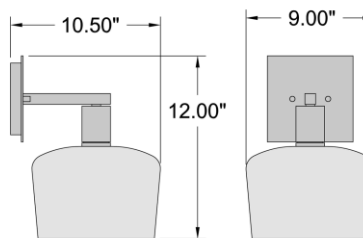

FIXTURE	BACKPLATE / CANOPY
Length:	Length
Width: 9"	Width: 4.5"
Diameter	Diameter:
Height: 12"	Height: 4.5"
Extension: 10.5"	
Overall Height:	

TECHNICAL SPECIFICATIONS

SPECIFICATIONS

Frame Material: Steel
Diffuser Material: Glass
Lamping Type: SSL (Dedicated LED) Jbox: Standard
Lamping Base: SSL Lamp Wattage: 9 W
Lamp Quantity: 1 Total Wattage: 9 W
Voltage: 120v Lamps Included: Yes

Quantity: _____

Notes: _____

LINE DRAWING

IES FILE

In addition to Access Lighting's purchase and warranty terms and conditions, by signing below or placing an order, you agree that you are authorized to bind the entity placing any order and acknowledge the following: All of sizes and measurements are approximate and all images are for illustrative purposes only. In the event of an inconsistency, the "Product Measurements" section controls. There also may be slight differences in the colors and designs compared to the displayed and printed images.